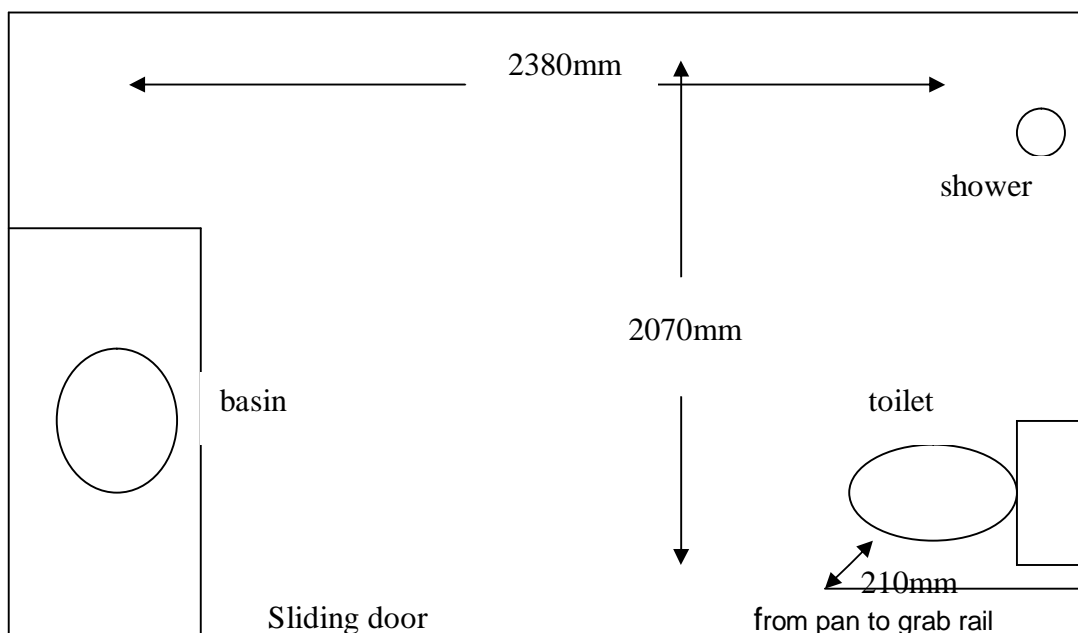

General:

Staff are very friendly and will assist with baggage when required.

Assistance dogs are welcome and may stay with the owner in the room, if they are fully registered and trained.